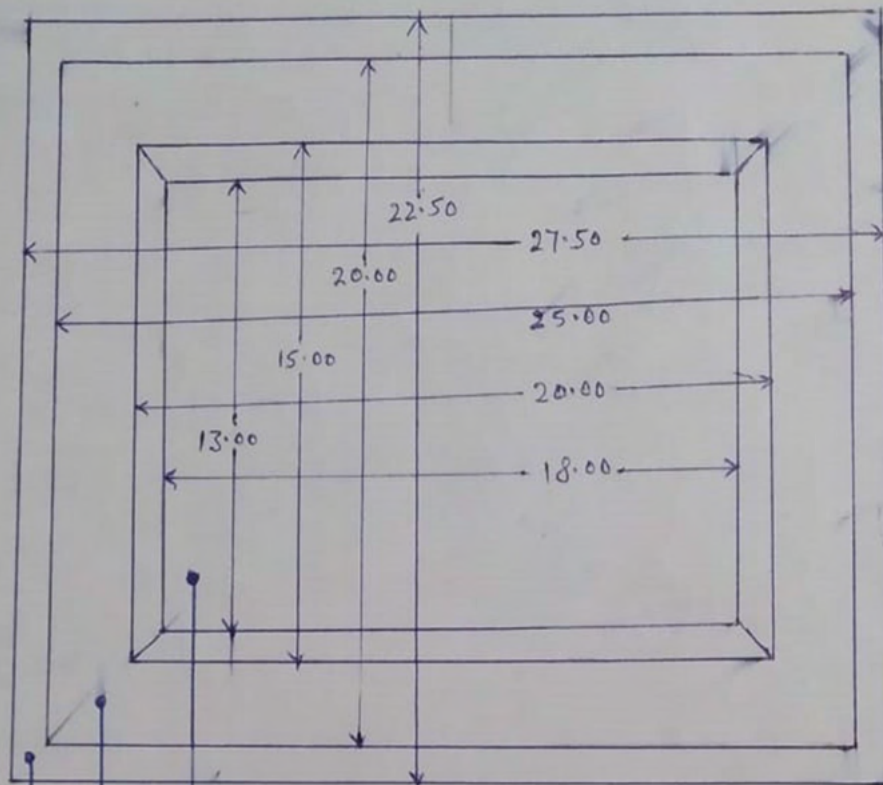

Plan of (20x15x3)M Proposed Farm Pond

- Pond 20x15M in Top & Bottom 18x13M
- Passage 2.50M wide all round pond
- Brick open drain all round pond

SHOT ON REDMI 7  
AI DUAL CAMERA

Plan of (20x15x3)M Proposed Farm Pond

- Pond 20x15M in Top & Bottom 18x13M
- Passage 2.50M wide all round pond
- Brick open drain all round pond

SHOT ON REDMI 7  
AI DUAL CAMERA

# Plan of (20x15x3)M Proposed Farm Pond

- Pond 20x15m in Top & Bottom 18x13m
- Passage 2.50m wide all round pond
- Brick open drain all round pond