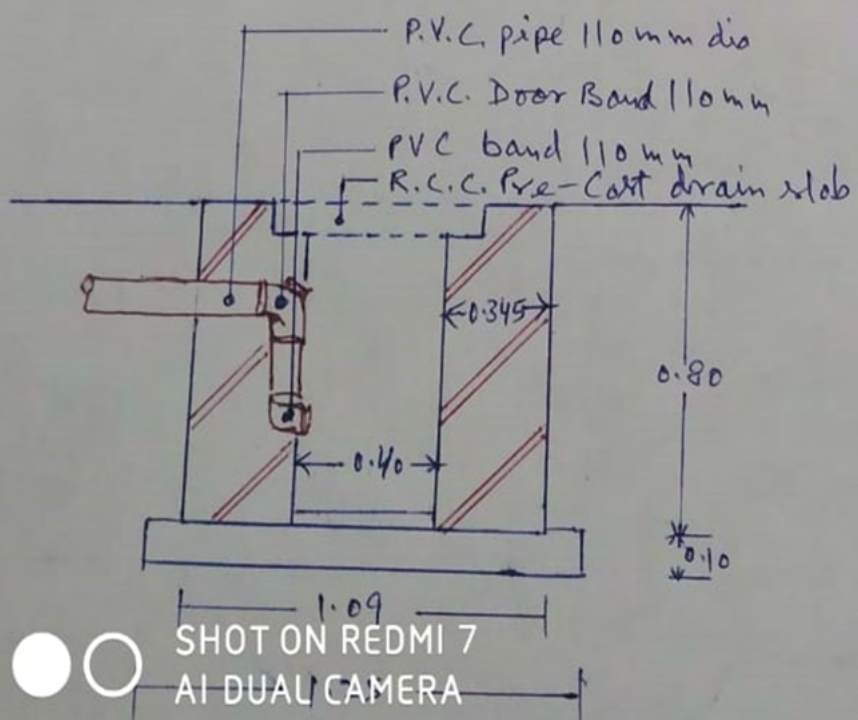

Plan of (20x15x3)M Proposed Farm Pond

- Pond 20x15M in Top & Bottom 18x13M
- Passage 2.50M wide all round pond
- Brick open drain all round pond

SHOT ON REDMI 7  
AI DUAL CAMERA

Plan of (20x15x3)M Proposed Farm Pond

- Pond 20x15M in Top & Bottom 18x13M
- Passage 2.50M wide all round pond
- Brick open drain all round pond

SHOT ON REDMI 7  
AI DUAL CAMERA

# Plan of (20x15x3)M Proposed Farm Pond

- Pond 20x15m in Top & Bottom 18x13m
- Passage 2.50m wide all round pond
- Brick open drain all round pond