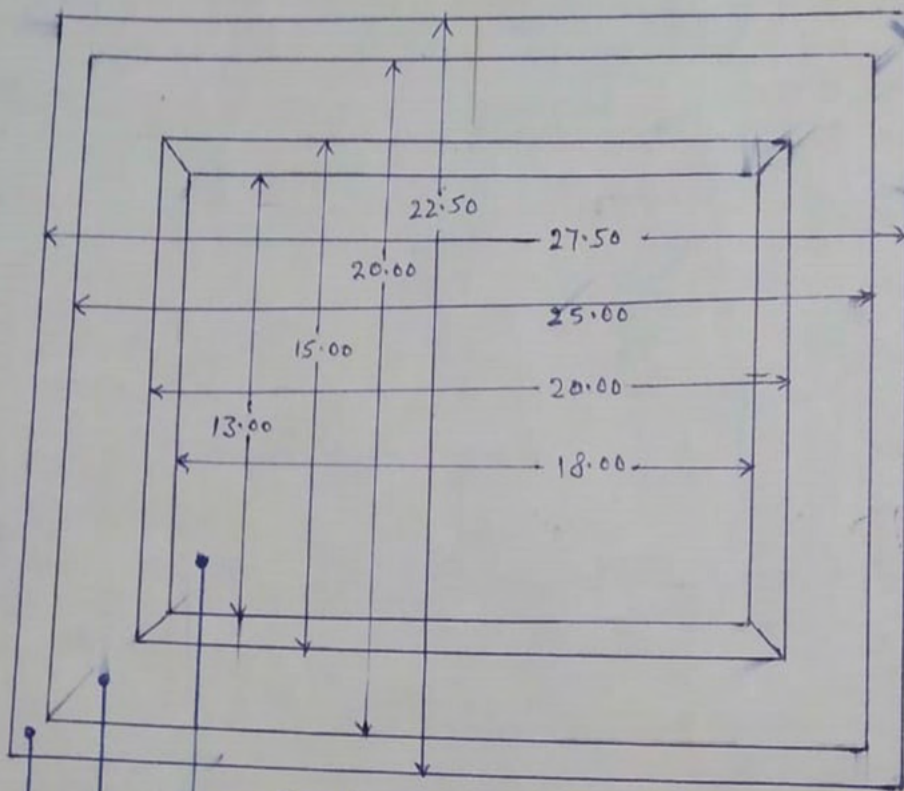

Plan of (20x15x3)M Proposed Farm Pond

- Pond 20x15M in Top & Bottom 18x13M
- Passage 2.50M wide all round pond
- Brick open drain all round pond

SHOT ON REDMI 7  
AI DUAL CAMERA

Plan of (20x15x3)M Proposed Farm Pond

- Pond 20x15M in Top & Bottom 18x13M
- Passage 2.50M wide all round pond
- Brick open drain all round pond

SHOT ON REDMI 7  
AI DUAL CAMERA

# Plan of (20x15x3)M Proposed Farm Pond

- Pond 20x15m in Top & Bottom 18x13m
- Passage 2.50m wide all round pond
- Brick open drain all round pond