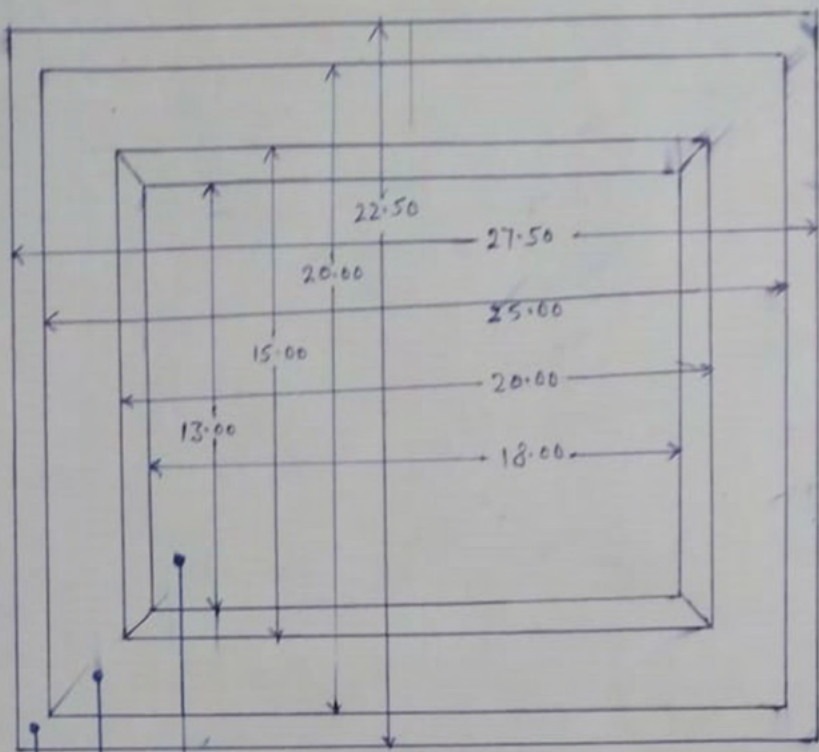

Plan of (20x15x3)M Proposed Farm Pond

- Pond 20x15M in Top & Bottom 18x13M
- Passage 2.50M wide all round pond
- Brick open drain all round pond

SHOT ON REDMI 7  
AI DUAL CAMERA

Plan of (20x15x3)M Proposed Farm Pond

- Pond 20x15M in Top & Bottom 18x13M
- Passage 2.50M wide all round pond
- Brick open drain all round pond

SHOT ON REDMI 7  
AI DUAL CAMERA

# Plan of (20x15x3)M Proposed Farm Pond

- Pond 20x15m in Top & Bottom 18x13m
- Passage 2.50m wide all round pond
- Brick open drain all round pond