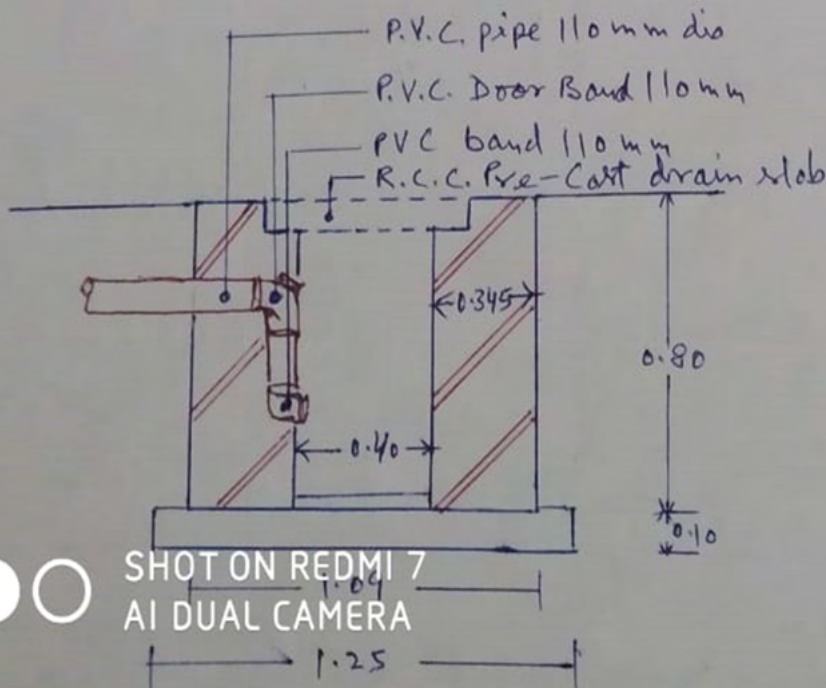

Plan of (20x15x3)M Proposed Farm Pond

- Pond 20x15M in Top & Bottom 18x13M
- Passage 2.50M wide all round pond
- Brick open drain all round pond

SHOT ON REDMI 7  
AI DUAL CAMERA

Plan of (20x15x3)M Proposed Farm Pond

- Pond 20x15M in Top & Bottom 18x13M
- Passage 2.50M wide all round pond
- Brick open drain all round pond

SHOT ON REDMI 7  
AI DUAL CAMERA

# Plan of (20x15x3)M Proposed Farm Pond

- Pond 20x15m in Top & Bottom 18x13m
- Passage 2.50m wide all round pond
- Brick open drain all round pond